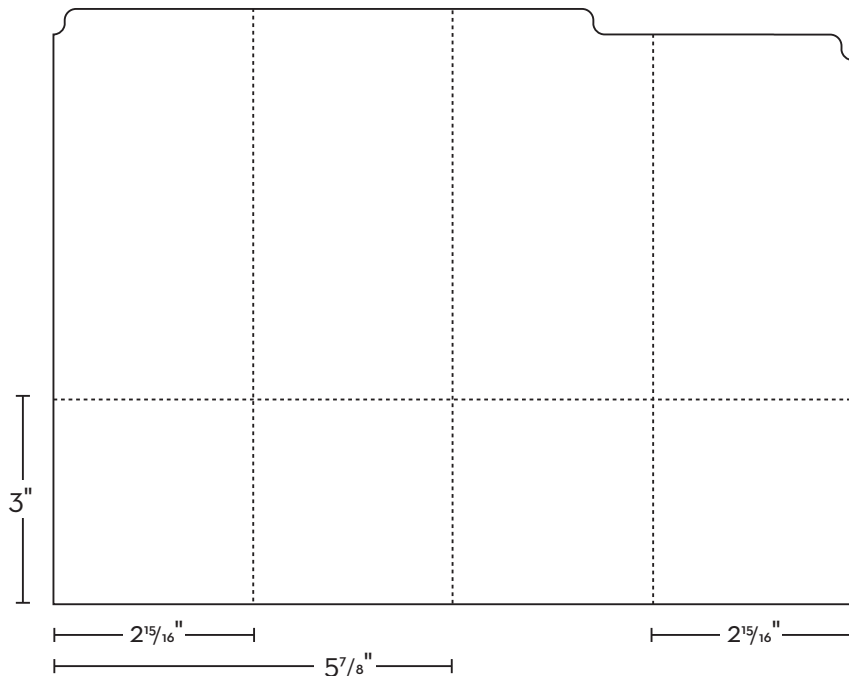

File Folder Scoring & Patterned Paper Sizes

Kristina Werner - <http://www.kwernerdesign.com/blog>

FILE FOLDER (score along dotted lines, then fold up bottom panel)

TAGS

Cut tags in the following sizes:

- 1 3/4" x 5 1/4"
- 2 1/4" x 5 1/4"
- 2 1/4" x 4 3/4"
- 1 3/4" x 4 3/4"

PATTERNED PAPER