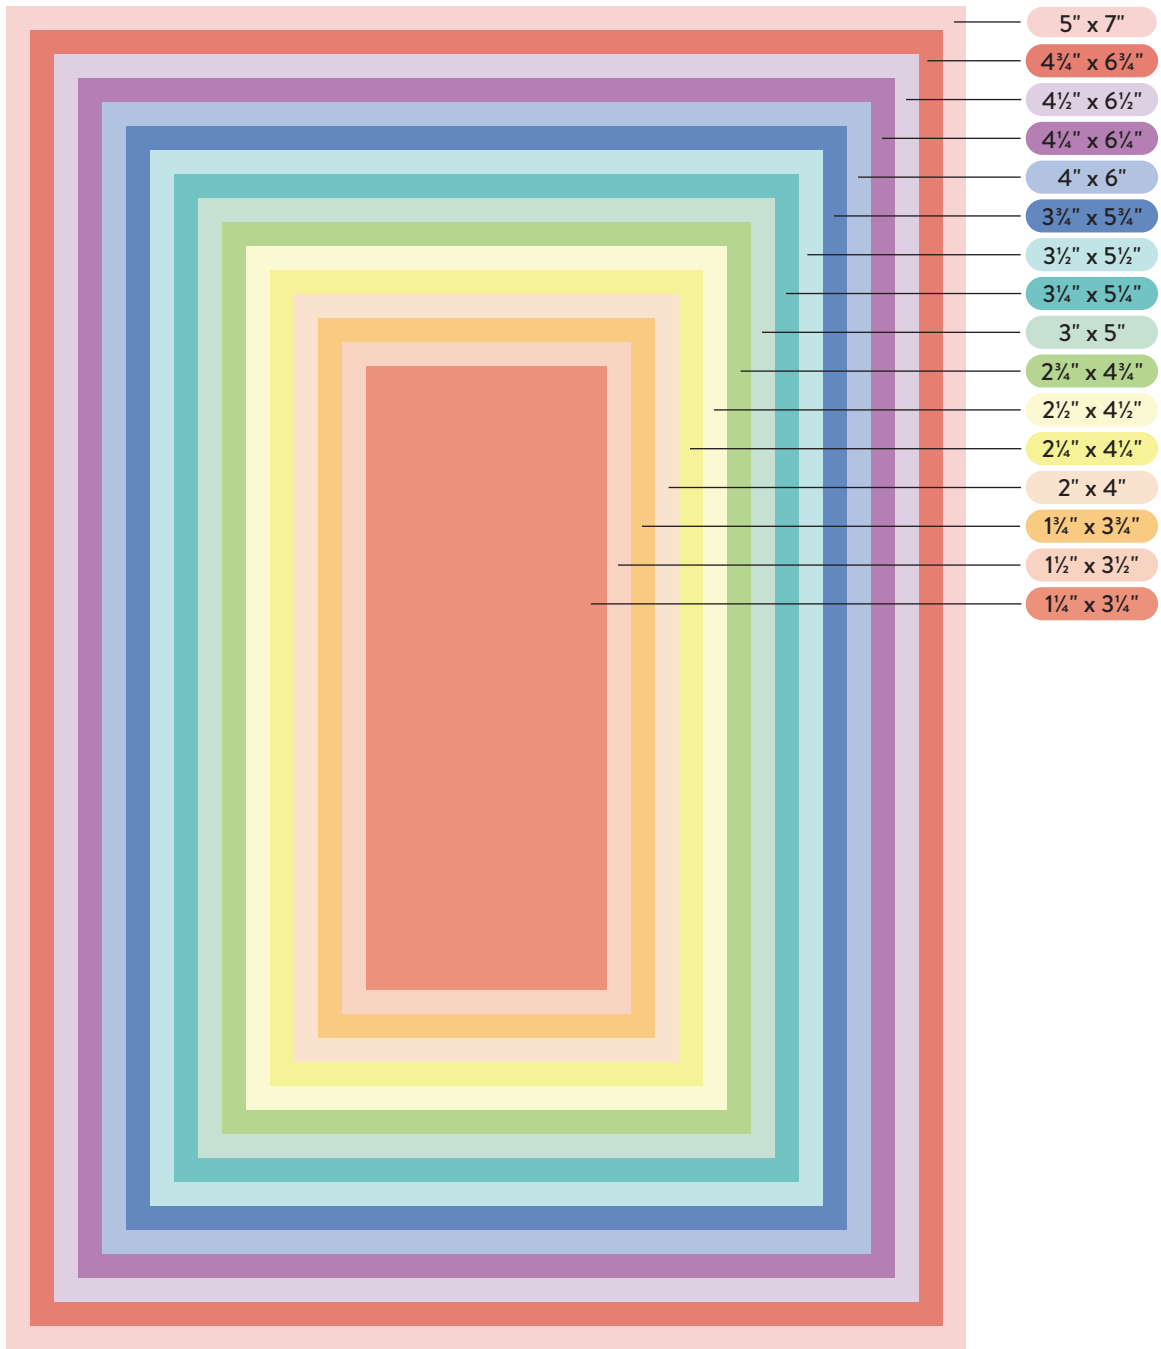

A2

4¼" x 5½"

PORTRAIT CARD
A2 (4¼" x 5½")

1 cut in half 2 fold in half 3 finished card base

4¼" x 11"

OR

1 cut in half 2 fold in half 3 finished card base

8½" x 5½"

LANDSCAPE CARD
A2 (5½" x 4¼")

1 cut in half 2 fold in half 3 finished card base

11" x 4¼"

OR

1 cut in half 2 fold in half 3 finished card base

5½" x 8½"

A7
5" x 7"

Slimline