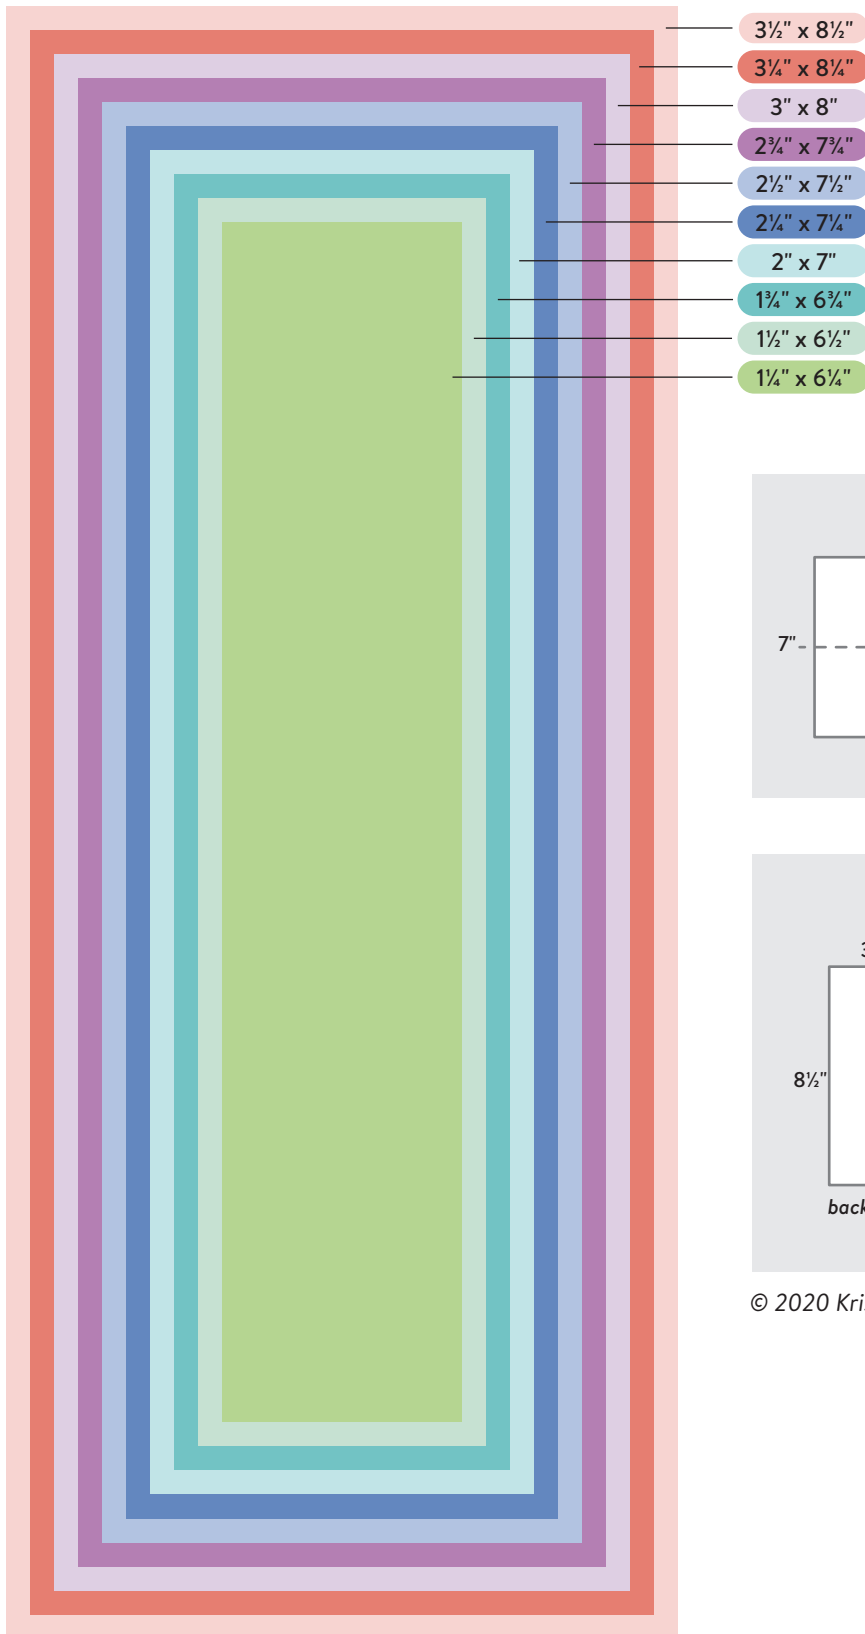

A2

4¼" x 5½"

PORTRAIT CARD
A2 (4¼" x 5½")

1 cut in half 2 fold in half 3 finished card base

4¼" x 11"

OR

1 cut in half 2 fold in half 3 finished card base

8½" x 5½"

LANDSCAPE CARD
A2 (5½" x 4¼")

1 cut in half 2 fold in half 3 finished card base

11" x 4¼"

OR

1 cut in half 2 fold in half 3 finished card base

5½" x 8½"

A7
5" x 7"

Slimline

3½" x 8½"

© 2020 Kristina Werner, kwernerdesign.com. All rights reserved.