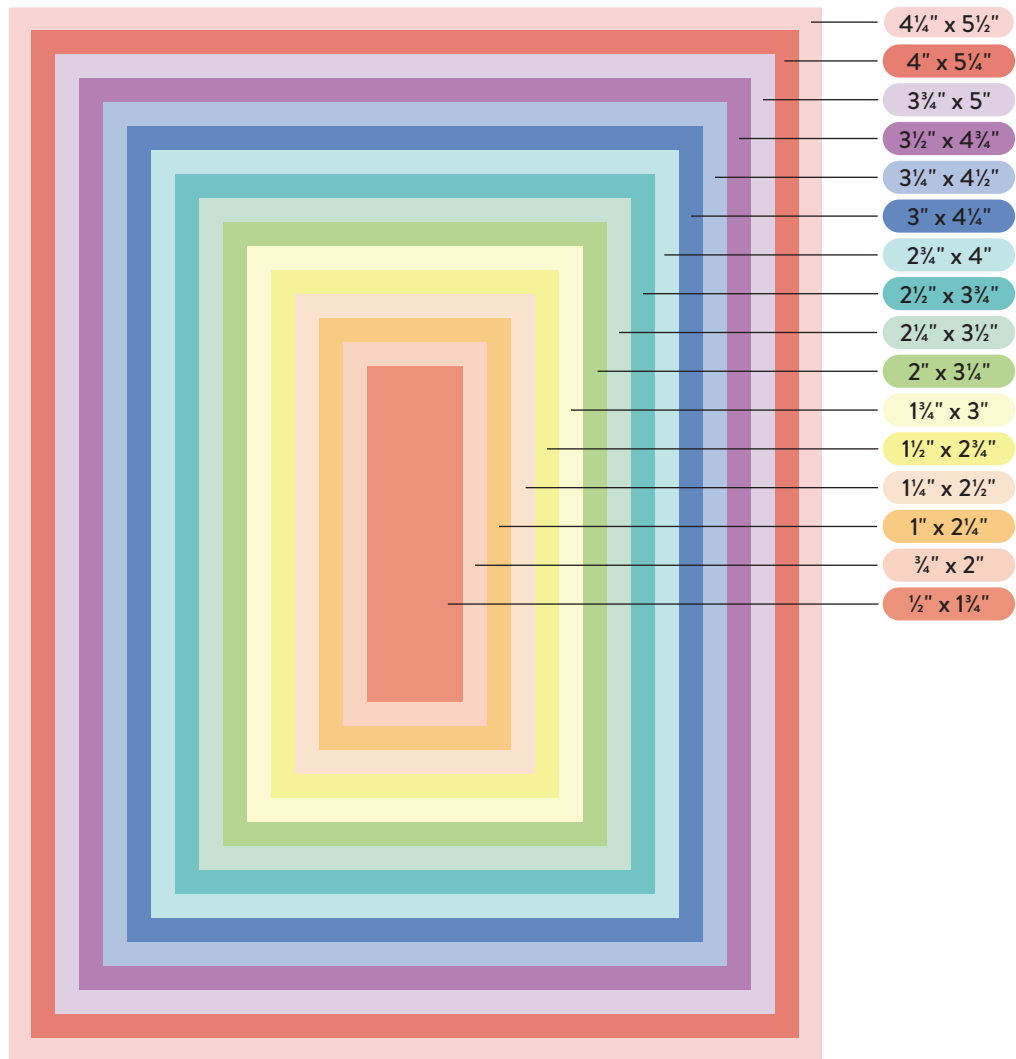

A2

4¼" x 5½"

PORTRAIT CARD
A2 (4¼" x 5½")

1 cut in half 2 fold in half 3 finished card base

4¼" x 11"

OR

1 cut in half 2 fold in half 3 finished card base

8½" x 5½"

LANDSCAPE CARD
A2 (5½" x 4¼")

1 cut in half 2 fold in half 3 finished card base

11" x 4¼"

OR

1 cut in half 2 fold in half 3 finished card base

5½" x 8½"

A7
5" x 7"

Slimline

3½" x 8½"

© 2020 Kristina Werner, kwernerdesign.com. All rights reserved.